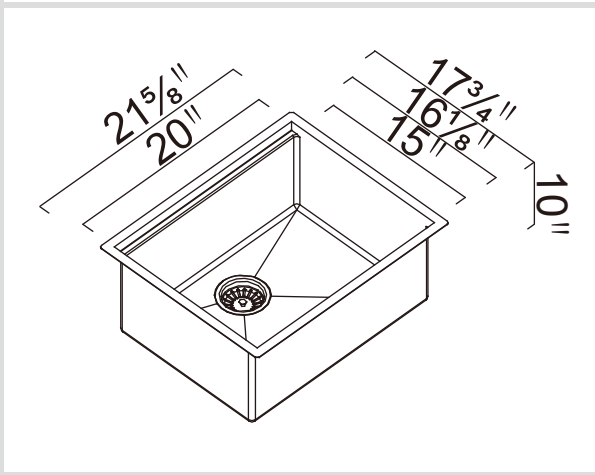

Integrato 22" Single

Model Code: INC508

Included Accessories

Optional Accessories

Dimensions

Specifications

Description	Single bowl, Sink
Overall Sink Size	21 ⁵ / ₈ " x 17 ³ / ₄ " x 10" deep
Bowl Dimensions	20" x 15" x 10" deep
Installation	Inset
Thickness	16 ga
Material	Stainless steel SUS304

Installation

Fixings	Inset clips supplied
Template	CAD on request
Min Cabinet Size	24"
Waste Holes	1 x 3 ¹ / ₂ " round Compatible with waste disposal
Sealing Strip	N/A

Plumbing

Waste Fittings	1 x (3 ¹ / ₂ " x 1 ¹ / ₂ ") basket waste included
----------------	---

Packaging

Carton Type	EPS protection & Carton
Gross Weight	25.19Lbs
Carton Size	24 ⁵ / ₈ " x 12 ⁵ / ₈ " x 20 ¹ / ₄ "
Package	1

SURFACE FINISH

WASTE KIT

MATERIAL

INSTALLATION OPTIONS

PROFILE

Limited 25 year Warranty: Zomodo Stainless Steel Sinks; Décor Living Innovations Inc. hereafter referred to as Décor, is pleased to offer a limited 25 year warranty with all Zomodo sinks used in normal domestic installations. Décor warrants its sinks to be free from all manufacturing defects in material and workmanship. Décor will repair or replace (at Décor's discretion), at no charge, excluding labour, any sink supplied by Décor that is proven to be defective under normal use. Please visit www.decor.ca to see full Terms & Conditions.