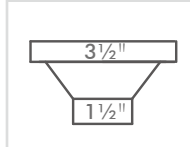

Integrato 22" Single

Model Code: INC508

Included Accessories

Optional Accessories

Dimensions

Specifications

Description	Single bowl, Sink
Overall Sink Size	21 ⁵ / ₈ " x 17 ³ / ₄ " x 10" deep
Bowl Dimensions	20" x 15" x 10" deep
Installation	Inset
Thickness	16 ga
Material	Stainless steel SUS304

Installation

Fixings	Inset clips supplied
Template	CAD on request
Min Cabinet Size	24"
Waste Holes	1 x 3 ¹ / ₂ " round Compatible with waste disposal
Sealing Strip	N/A

Plumbing

Waste Fittings	1 x (3 ¹ / ₂ " x 1 ¹ / ₂ ") basket waste included
----------------	---

Packaging

Carton Type	EPS protection & Carton
Gross Weight	25.19Lbs
Carton Size	24 ⁵ / ₈ " x 12 ⁵ / ₈ " x 20 ¹ / ₄ "
Package	1

SURFACE FINISH

WASTE KIT

MATERIAL

INSTALLATION OPTIONS

PROFILE

Limited 25 year Warranty: Zomodo Stainless Steel Sinks; Décor Living Innovations Inc. hereafter referred to as Décor, is pleased to offer a limited 25 year warranty with all Zomodo sinks used in normal domestic installations. Décor warrants its sinks to be free from all manufacturing defects in material and workmanship. Décor will repair or replace (at Décor's discretion), at no charge, excluding labour, any sink supplied by Décor that is proven to be defective under normal use. Please visit www.decor.ca to see full Terms & Conditions.