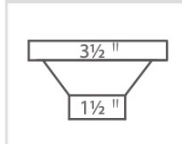

Montego Low Divide

Montego Low Divide 27" 60/40

Model Code: MOC635DC

Included Accessories

Optional Accessories

Dimensions

Specifications

Description	Double bowl, Sink
Overall Sink Size	27 1/8" x 17 1/2" x 9" deep
Bowl Dimensions	14" x 16" x 9" deep 11" x 16" x 8" deep
Installation	Undermount
Thickness	16 ga
Material	Stainless steel SUS304

Installation

Fixings	Undermount clips supplied
Template	CAD on request
Min Cabinet Size	33"
Waste Holes	2 x 3 1/2" round Compatible with waste disposal
Sealing Strip	N/A

Plumbing

Waste Fittings	2 x (3 1/2" x 1 1/2") basket waste included

Packaging

Carton Type	Eco Box
Gross Weight	25lbs
Carton Size	31" x 21" x 13" deep
Package	1

SURFACE FINISH

WASTE KIT

MATERIAL

INSTALLATION OPTIONS

PROFILE

Zomodo Product Certification: All Zomodo pressed sinks and waste kits sold in Canada are CSA approved. All Zomodo sinks are tested and exceed the requirements of CSA standard ASME A112.19.3-2008/CSA B45.4-08 - Stainless steel plumbing fixtures. Our Waste kits are tested and exceed the requirements of cUPC Standard. Our faucets are tested and exceed both cUPC and CSA standards.