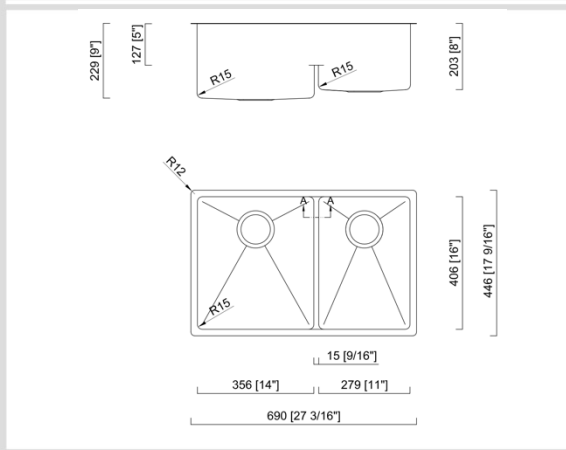

Dimensions

Specifications

Description	Double bowl, Sink
Overall Sink Size	27 1/8" x 17 1/2" x 9" deep
Bowl Dimensions	14" x 16" x 9" deep 11" x 16" x 8" deep
Installation	Undermount
Thickness	16 ga
Material	Stainless steel SUS304

Installation

Fixings	Undermount clips supplied
Template	CAD on request
Min Cabinet Size	33"
Waste Holes	2 x 3 1/2" round Compatible with waste disposal
Sealing Strip	N/A

Plumbing

Waste Fittings	2 x (3 1/2" x 1 1/2") basket waste included

Packaging

Carton Type	Eco Box
Gross Weight	25lbs
Carton Size	31" x 21" x 13" deep
Package	1

SURFACE FINISH

WASTE KIT

MATERIAL

INSTALLATION OPTIONS

PROFILE

Zomodo Product Certification: All Zomodo pressed sinks and waste kits sold in Canada are CSA approved. All Zomodo sinks are tested and exceed the requirements of CSA standard ASME A112.19.3-2008/CSA B45.4-08 - Stainless steel plumbing fixtures. Our Waste kits are tested and exceed the requirements of cUPC Standard. Our faucets are tested and exceed both cUPC and CSA standards.