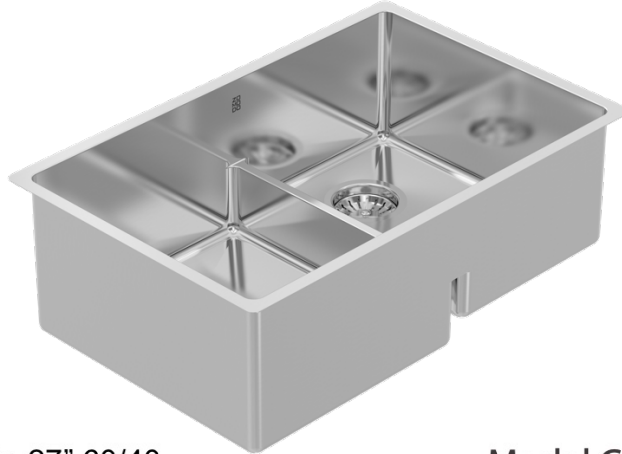

Montego Low Divide

Montego Low Divide 27" 60/40

Model Code: MOC635DC