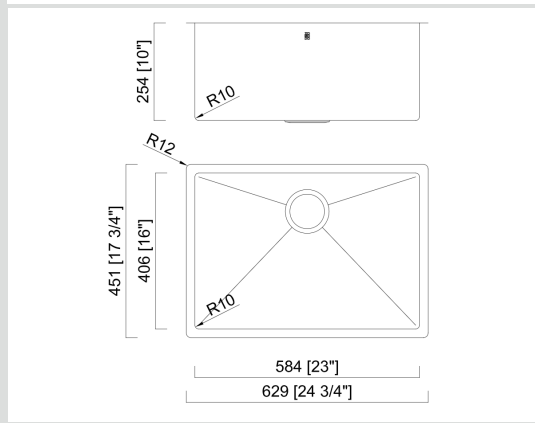

Dimensions

Specifications

Description	25" Single, 16ga, R10 UM Sink
Overall Sink Size	24$\frac{3}{4}$" x 17$\frac{3}{4}$" x 10" deep
Bowl Dimensions	23" x 16" x 10" deep
Installation	Undermount
Material	16 ga SUS304 Stainless Steel
Colour/Finish	BP(BK), EG, RB

Installation

Fixings	Undermount clips supplied
Template	zomodo.ca/product/cac584-colour
Min Cabinet Size	27"
Waste Holes	1 x 3$\frac{1}{2}$" round Compatible with waste disposal
Sealing Strip	N/A

Plumbing

Waste Fittings	1 x (3$\frac{1}{2}$" x 1$\frac{1}{2}$") basket waste included

Packaging

Carton Type	Single Carton
Gross Weight	26 lbs
Carton Size	28" x 21" x 14"

SURFACE FINISH

WASTE KIT

MATERIAL

INSTALLATION OPTIONS

PROFILE

Zomodo Product Certification: All Zomodo pressed sinks and waste kits sold in Canada are CSA approved. All Zomodo sinks are tested and exceed the requirements of CSA standard ASME A112.19.3-2008/CSA B45.4-08 - Stainless steel plumbing fixtures. Our Waste kits are tested and exceed the requirements of cUPC Standard. Our faucets are tested and exceed both cUPC and CSA standards.