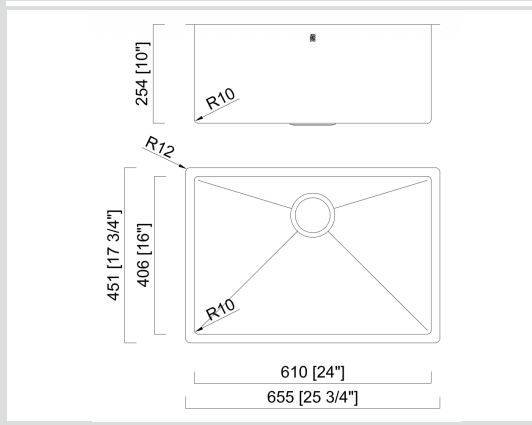

Dimensions

Specifications

Description	26" Single, 16ga, R10 UM Sink
Overall Sink Size	25 3/4" x 17 3/4" x 10" deep
Bowl Dimensions	24" x 16" x 10" deep
Installation	Undermount
Material	16 ga SUS304 Stainless Steel
Finish	Scotchbrite Mirror

Installation

Fixings	Undermount clips supplied
Template	zomodo.ca/product/cac610
Min Cabinet Size	27"
Waste Holes	1 x 3 1/2" round Compatible with waste disposal
Sealing Strip	N/A

Plumbing

Waste Fittings	1 x (3 1/2" x 1 1/2") basket waste included

Packaging

Carton Type	Single Carton
Gross Weight	21 lbs
Carton Size	28" x 21" x 14"

SURFACE FINISH

WASTE KIT

MATERIAL

INSTALLATION OPTIONS

PROFILE