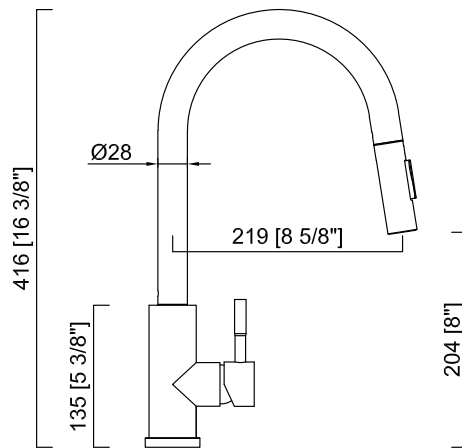

Dimensions

Finish Options

Specifications

Material	SUS 304
Cartridge	cUPC Ceramic Cartridge
Aerator	1.8gpm @60psi
Certification	cUPC Certified hose, Aererator & Cartridge
Testing	100% Pressure System Tested

Installation

Fixings	Screw+Nut+Strengthening Plate

Packaging

Carton Type	Cardboard protection & Carton
Gross Weight	4.85Lbs
Carton Size	22½" x 11½" x 2⅝"
Package	1

CERTIFICATION

MATERIAL

Zomodo Product Certification: All Zomodo pressed sinks and waste kits sold in Canada are CSA approved. All Zomodo sinks are tested and exceed the requirements of CSA standard ASME A112.19.3-2008/CSA B45.4-08 - Stainless steel plumbing fixtures. Our Waste kits are tested and exceed the requirements of cUPC Standard. Our faucets are tested and exceed both cUPC and CSA standards.