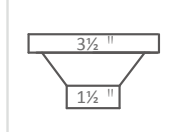

Model Code: LUC130U-BP

Included Accessories

UMD	WK-06/40C-BP	DGCLU130-BK

Optional Accessories

DRC007-FB	CBF250C	CNC3844R-BP

Dimensions

Specifications

Description	Single bowl, Sink
Overall Sink Size	21 1/4" x 17 3/8" x 8 1/4" deep
Bowl Dimensions	19 5/8" x 15 3/4" x 8 1/4" deep
Installation	Undermount
Thickness	18 ga
Material	Stainless steel SUS304, Black Pearl

Installation

Fixings	Undermount clips supplied
Template	zomodo.ca/product/luc130u-bp
Min Cabinet Size	24"
Waste Holes	1 x 3 1/2" round Compatible with waste disposal
Sealing Strip	N/A

Plumbing

Waste Fittings	1 x (3 1/2" x 1 1/2") basket waste included

Packaging

Carton Type	5-Pack or Single Box Option
Gross Weight	5-Pack – 55 lbs, Single Box – 16 lbs
Carton Size	5-Pack - 24" x 20" x 20"

SURFACE FINISH

WASTE KIT

MATERIAL

INSTALLATION OPTIONS

PROFILE