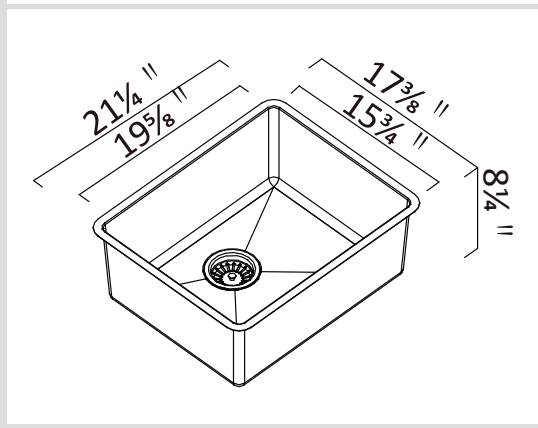

Dimensions

Specifications

Description	Single bowl, Sink
Overall Sink Size	21 1/4" x 17 3/8" x 8 1/4" deep
Bowl Dimensions	19 5/8" x 15 3/4" x 8 1/4" deep
Installation	Undermount
Thickness	18 ga
Material	Stainless steel SUS304, Black Pearl

Installation

Fixings	Undermount clips supplied
Template	zomodo.ca/product/luc130u-bp
Min Cabinet Size	24"
Waste Holes	1 x 3 1/2" round Compatible with waste disposal
Sealing Strip	N/A

Plumbing

Waste Fittings	1 x (3 1/2" x 1 1/2") basket waste included

Packaging

Carton Type	5-Pack or Single Box Option
Gross Weight	5-Pack – 55 lbs, Single Box – 16 lbs
Carton Size	5-Pack - 24" x 20" x 20"

SURFACE FINISH

WASTE KIT

MATERIAL

INSTALLATION OPTIONS

PROFILE