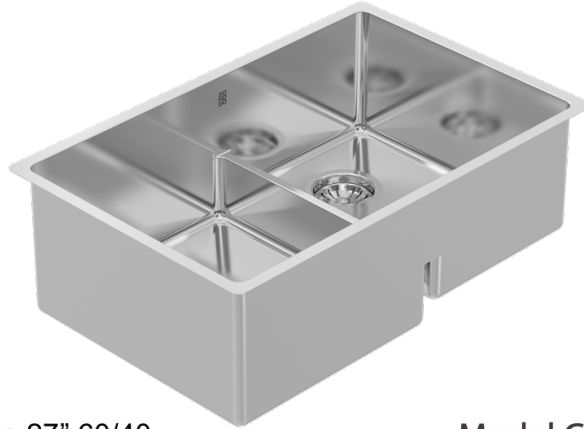

Montego Low Divide

Montego Low Divide 27" 60/40

Model Code: MOC635DC