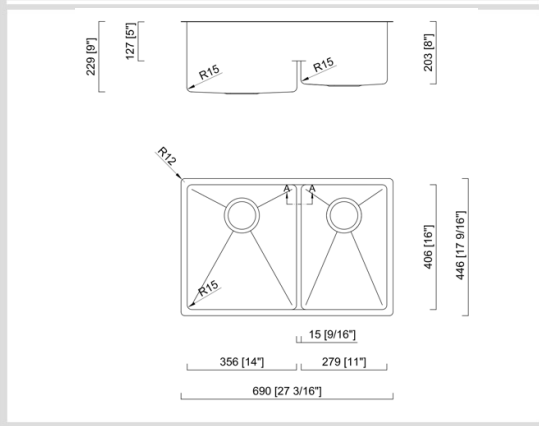

Dimensions

Specifications

Description	Double bowl, Sink
Overall Sink Size	27 1/8" x 17 1/2" x 9" deep
Bowl Dimensions	14" x 16" x 9" deep 11" x 16" x 8" deep
Installation	Undermount
Thickness	16 ga
Material	Stainless steel SUS304

Installation

Fixings	Undermount clips supplied
Template	CAD on request
Min Cabinet Size	30"
Waste Holes	2 x 3 1/2" round Compatible with waste disposal
Sealing Strip	N/A

Plumbing

Waste Fittings	2 x (3 1/2" x 1 1/2") basket waste included

Packaging

Carton Type	Eco Box
Gross Weight	25lbs
Carton Size	31" x 21" x 13" deep
Package	1

SURFACE FINISH Microbrush	WASTE KIT 3 1/2" 1 1/2"	MATERIAL SUS 304 Stainless Steel

INSTALLATION OPTIONS Undermount	PROFILE R15 Corner

Zomodo Product Certification: All Zomodo pressed sinks and waste kits sold in Canada are CSA approved. All Zomodo sinks are tested and exceed the requirements of CSA standard ASME A12.19.3-2008/CSA B45.4-08 - Stainless steel plumbing fixtures. Our Waste kits are tested and exceed the requirements of cUPC Standard. Our faucets are tested and exceed both cUPC and CSA standards.