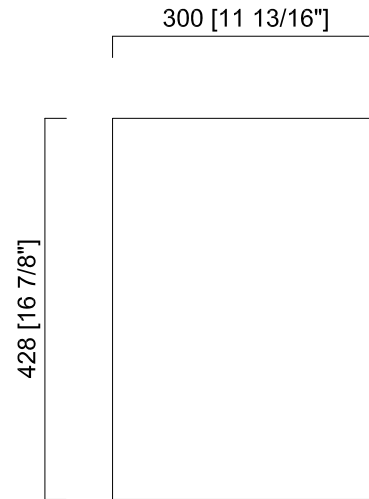

For Topmount (Drop-In) Installation ONLY

****for undermount installation AutoCAD file please contact info@zomodo.ca***

		Product code	TEM-IQC285(IS)
		Date	7 Oct 2023

ZOMODO
BOUTIQUE